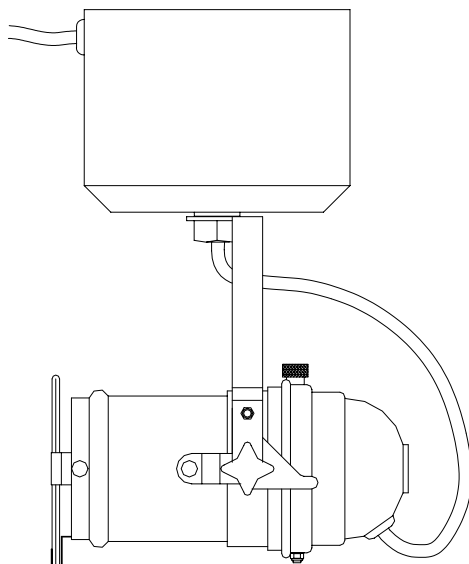

PAR 16 LANTERNS

The par 16 lantern is a scaled down version of the par 64 lantern, suitable for use with MR 16 12 volt lamps. The lantern is supplied with a wiring set and color frame. The new par 16 lantern has chassis mounted lampholder and yoke stop. The Par 16 with transformer features transformer mounted in housing, fitted to yoke of lantern. This lantern is available with a UL listing.

DIMENSIONS (ins)				
DESCRIPTION	LENGTH	WIDTH	HEIGHT (NOT INCLUDING YOKE)	TOP OF YOKE TO PIVOT POINT
PAR 16 U.S. STANDARD	5.55	4.17	3.15	3.93
PAR 16 SHORT NOSE	3.74	3.62	3.15	2.95

PAR 16 NEW SPECIFICATION			WT lbs
BLACK	SILVER	COLOR	
A1603	A1604	A1605	0.5

PAR 16 SHORT NOSE			WT lbs
BLACK	SILVER	COLOR	
A1612	A1613	A1614	0.35

PAR 16 Remote transformer				WT lbs
TRANSFORMER SIZE	BLACK	SILVER	COLOR	
12V 75W	A1609	A1610	A1611	1

ACCESSORIES FOR PAR 16 LANTERNS

PRODUCT CODE	DESCRIPTION	SIZE inches (mm)	WT lbs
D1650	SQUARE COLOR FRAME BLACK	3" x 3" (76 x 76)	0.04
D1651	SQUARE COLOR FRAME SILVER		
D1652	SQUARE COLOR FRAME COLOR		

D1653	ROUND COLOR FRAME BLACK	3" (76) O.D.	0.02
D1654	ROUND COLOR FRAME SILVER		
D1655	ROUND COLOR FRAME COLOR		