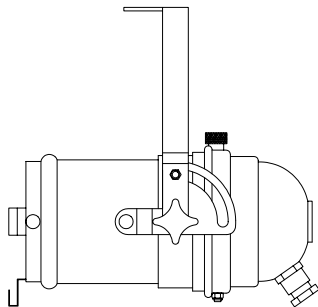

PAR 16 LANTERNS

The par 16 lantern is a scaled down version of the par 64 lantern, suitable for use with MR 16 12 volt lamps. The lantern is supplied with a wiring set and color frame. The new par 16 lantern has chassis mounted lampholder and yoke stop. The Par 16 with transformer features transformer mounted in housing, fitted to yoke of lantern. This lantern is available with a UL listing.

DIMENSIONS (ins)				
DESCRIPTION	LENGTH	WIDTH	HEIGHT (NOT INCLUDING YOKE)	TOP OF YOKE TO PIVOT POINT
PAR 16 U.S. STANDARD	5.55	4.17	3.15	3.93
PAR 16 SHORT NOSE	3.74	3.62	3.15	2.95

PAR 16 NEW SPECIFICATION			WT lbs
BLACK	SILVER	COLOR	
A1603	A1604	A1605	0.5

PRODUCT CODE	DESCRIPTION	SIZE inches (mm)	WT lbs
D1650	SQUARE COLOR FRAME BLACK	3" x 3" (76 x 76)	0.04
D1651	SQUARE COLOR FRAME SILVER		
D1652	SQUARE COLOR FRAME COLOR		

D1653	ROUND COLOR FRAME BLACK	3" (76) O.D.	0.02
D1654	ROUND COLOR FRAME SILVER		
D1655	ROUND COLOR FRAME COLOR		