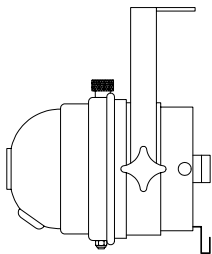

PAR 16 LANTERNS

The par 16 lantern is a scaled down version of the par 64 lantern, suitable for use with MR 16 12 volt lamps. The lantern is supplied with a wiring set and color frame. The new par 16 lantern has chassis mounted lampholder and yoke stop. The Par 16 with transformer features transformer mounted in housing, fitted to yoke of lantern. This lantern is available with a UL listing.

DIMENSIONS (ins)				
DESCRIPTION	LENGTH	WIDTH	HEIGHT (NOT INCLUDING YOKE)	TOP OF YOKE TO PIVOT POINT
PAR 16 U.S. STANDARD	5.55	4.17	3.15	3.93
PAR 16 SHORT NOSE	3.74	3.62	3.15	2.95

PAR 16 NEW SPECIFICATION			WT lbs
BLACK	SILVER	COLOR	
A1603	A1604	A1605	0.5

PRODUCT CODE	DESCRIPTION	SIZE inches (mm)	WT lbs
D1650	SQUARE COLOR FRAME BLACK	3" x 3" (76 x 76)	0.04
D1651	SQUARE COLOR FRAME SILVER		
D1652	SQUARE COLOR FRAME COLOR		

D1653	ROUND COLOR FRAME BLACK	3" (76) O.D.	0.02
D1654	ROUND COLOR FRAME SILVER		
D1655	ROUND COLOR FRAME COLOR		