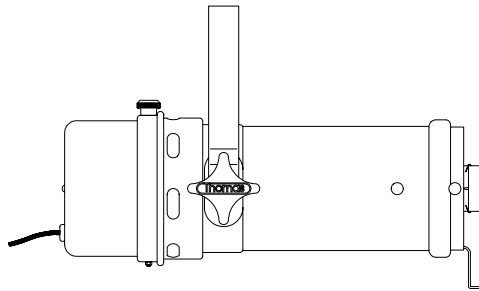

PAR 36 STANDARD FITTED WITH TRANSFORMER				WT lbs
TRANSFORMER SIZE	BLACK	SILVER	COLOR	
12V 75W	A3643	A3644	A3645	4.91
6V 30W	A3649	A3650	A3651	3.72