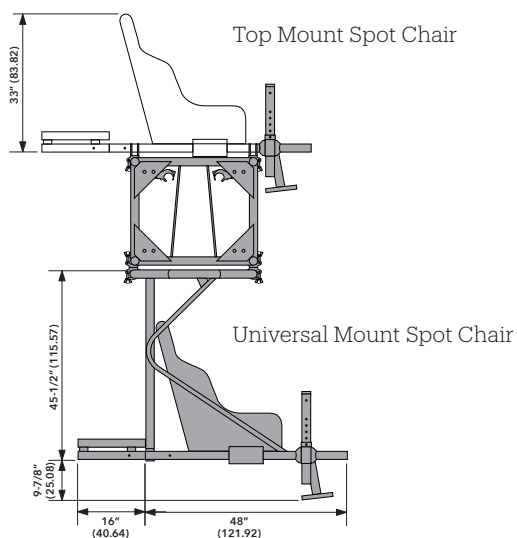

SPOT CHAIRS

Universal mount or rotating Spot Chairs

- Top mount, Universal mount or Rotating Spot Chairs available
- Seat belt provided
- Top and universal mount Spot Chairs contain removable 15-3/4" X 20-3/4" Ballast Trays
- Spot mount provided
- Swivel couplers available separately
- Universal mount Spot Chair has removable halo section
- Rotating Spot Chair is under hung only

SPOT CHAIRS		
Follow Spot Chairs - do not include swivel couplers to mount chair to trussing. Specify Spot Type when ordering.		
PRODUCT DESCRIPTION	ITEM CODE	Weight lbs
Top mount spot chair	TC ACC-SCTOP	*43
Universal mount spot chair	TC ACC-SCUNI	*71
Rotating spot chair	TC ACC-SC360	*165
* includes seat.		